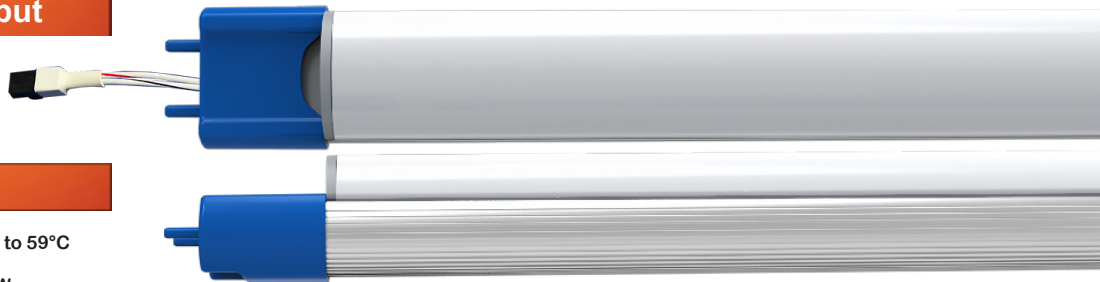

Model #

17F-4-99-6-40K-HO

Hennessy Series HD Tube Light

TITAN LED LIGHTING SOLUTIONS

Hand Crafted with Pride in The United States of America

20 Watt HD 4 Foot Frosted TYPE C Linear Tube Light

High Output - High Efficiency - High Definition

Specifications - Light Output

Total Lumen Output:
INITIAL: 3659 lm
DELIVERED: 3,119 lm
Kelvin Temp: 4000K
CRI: 82
Lighting Angle: 140°

Specifications - Electrical

Voltage Range:	120 - 277V
Max. Ambient Temp:	-4° to 139°F / -20 to 59°C
Dimmable:	Yes*
Efficacy INITIAL:	175.8 lm/W
Voltage:	120 V
Frequency:	60.0 Hz
Current:	0.1654A
Power:	19.5 W
Drive Current:	600 mA
Power Factor:	.98
Efficacy DELIVERED:	159.2 lm/W
THD:	6.9 %
Voltage:	277 V
Frequency:	60.0 Hz
Current:	0.0791 A
Power:	19.8 W
Drive Current:	600 mA
Power Factor:	.90
Efficacy DELIVERED:	157.5 lm/W
THD:	11.1 %

* A Titan LED Dimmable driver must be used to achieve dimming.